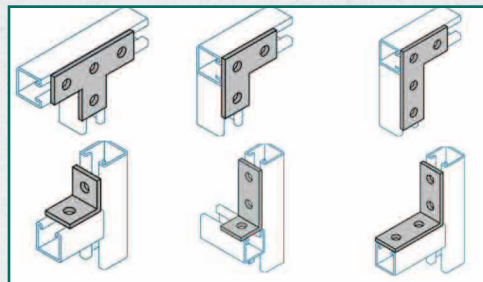

| Item: | Description |
|---------|------------------------|
| 15-6235 | 1-5/8 X 1-5/8 10' 12GA |

Zinc Threaded Rod

| Item: | Description |
|---------|---------------|
| 15-6241 | 3/8" - 16x6' |
| 15-6242 | 1/2" - 13x6' |
| 15-6247 | 3/8" - 16x10' |
| 15-6255 | 1/2" - 13x10' |

Electro Galvanized Square Washer

| Item: | Description |
|---------|-------------|
| 15-6268 | 1/2"x1-5/8" |
| 15-6270 | 3/8"x1-5/8" |

Electro Galvanized 2 Hole Splice Plate

| Item: | Description |
|---------|-------------|
| 15-6272 | 3-1/2" |

Electro Galvanized 4 Hole Splice Plate

| Item: | Description |
|---------|-------------|
| 15-6273 | 7-1/4" |

Bracket

| Item: | Description |
|---------|---|
| 15-6275 | 3-1/2"x3-1/2" (3 Hole EG Flat L Bracket) |
| 15-6276 | 5-3/8"x3-1/2" (4 Hole EG T Bracket) |
| 15-6277 | 5-3/8"x3-1/2" (4 Hole EG Flat L Bracket) |
| 15-6278 | 5-3/8"x5-3/8" (5 Hole EG Cross Plate) |